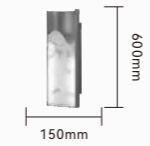

NHB-C076-98/2R-BB

Item Size: D980*H800mm

Power: LED 80W

NHB-C076-80-BB
Item Size: D800*H400mm
Power: LED 40W

NHB-C076-60-BB
Item Size: D600*H400mm
Power: LED 32W

NHB-W076-60-BB
Item Size: W150*S100*H600mm
Power: LED 6W