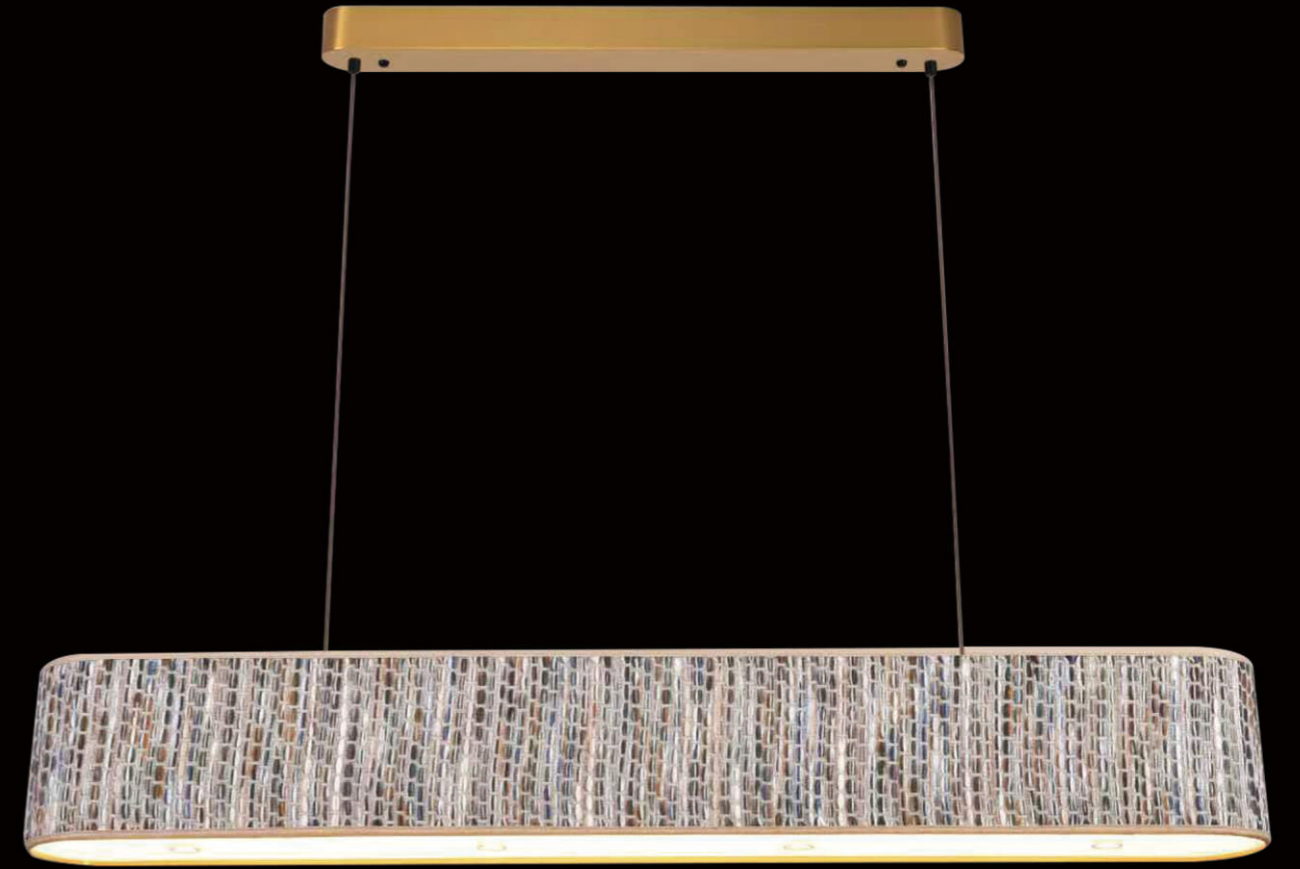

PENDANT LAMP

Its unique design, novel style, modern romantic style with the unique and noble elegant temperament

P25823-1200*150-41W
Item Size: 1200*150*H1800mm
Power: LED 41W 3000K

P25823-1200*150-41W
Item Size: 1200*150*H1800mm
Power: LED 41W 3000K