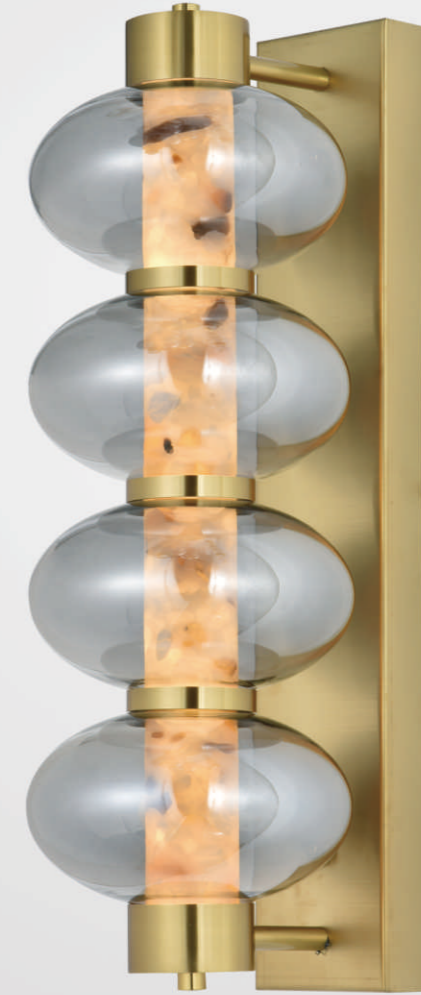

365mm

290mm

RT9291
Item Size: W290*H365mm
Power: LED

RT8022-A
Item Size: Φ 240*H400mm
Power: LED

RT8022-C
Item Size: Φ 340*H250mm
Power: LED

RT8022-B
Item Size: Φ 200*H270mm
Power: LED

PENDANT LAMP

Its unique design, novel style, modern romantic style with the unique and noble elegant temperament

NSN62300-4LP
Item Size: $\Phi 180 \times H520$ mm
Power: LED 14W

NS62300-3LP
Item Size: $\Phi 180 \times H400$ mm
Power: LED 14W

NS62300-2LP
Item Size: $\Phi 180 \times H285$ mm
Power: LED 10W

NS62300-6PX2
Item Size: Φ 800*H275mm
Power: LED 60W