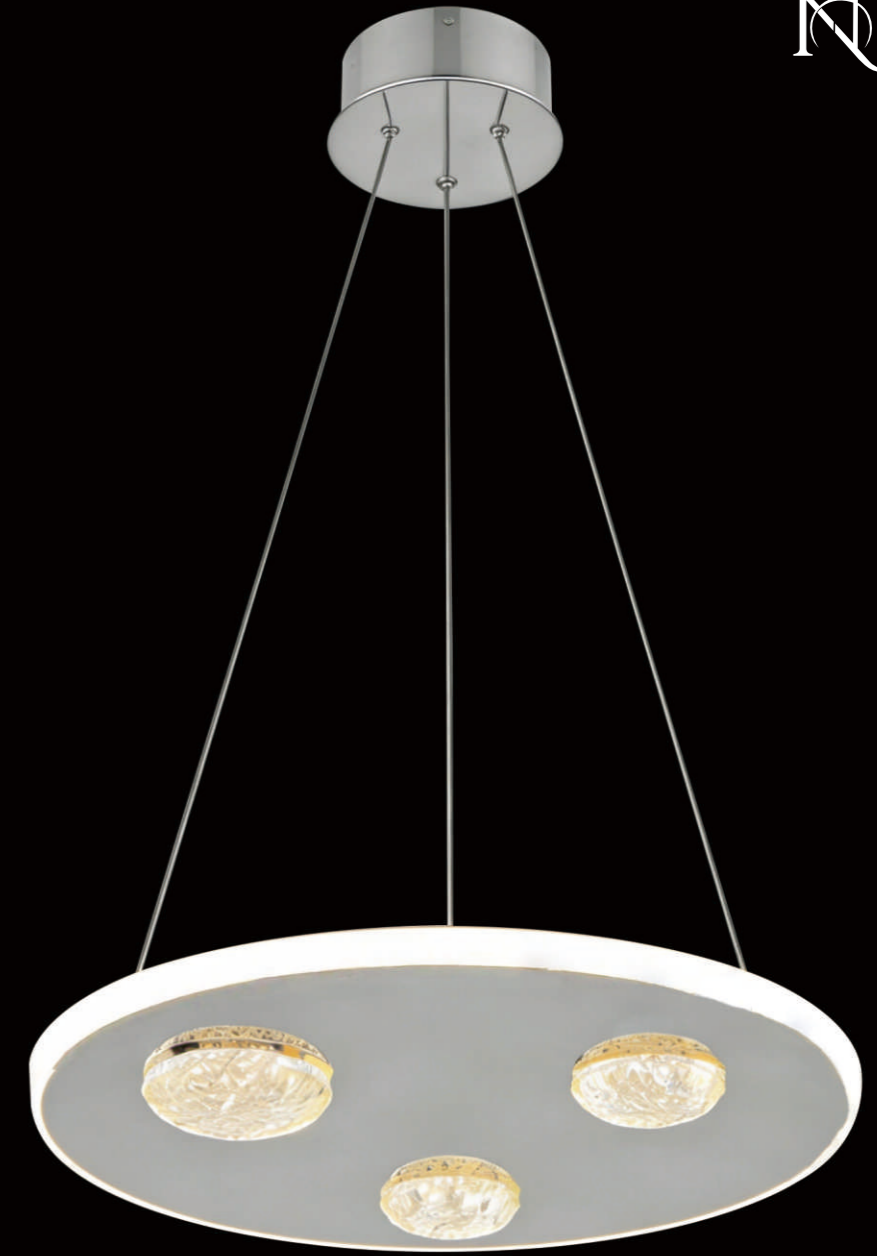

W21303-25W

Item Size: L487*W68*H80mm
Power: LED 25W 3000K

W21303-25W

Item Size: L487*W68*H80mm
Power: LED 25W 3000K

8248-5D

Item Size: Φ 800mm
Power: LED 220W

8247-1200L
Item Size: L1200mm
Power: LED 70W

W8251-B
Item Size: Φ 300mm
Power: LED 20W