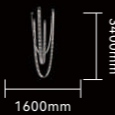

MD92110-1200

Item Size: L1200*W160*H1200mm
Power: LED 70W

MB92110-5

Item Size: W180*E100*H500mm
Power: LED 20W

MT92110-6

Item Size: W240*H530mm
Power: LED 24W

MD92105-110+90+76
Item Size: Φ 1600*H3400mm
Power: LED 1440W