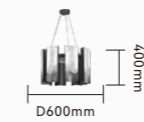

NHB-C076-60-BB
Item Size: D600*H400mm
Power: LED 32W