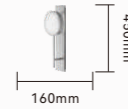

NHB-W060-BB
Item Size: W160*S100*H450mm
Power: LED 6W