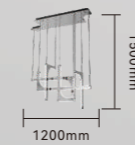

61077-5

Item Size: 1200*400*H1500mm
Power: LED