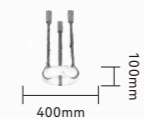

D8801-400
Item Size: $\Phi 400 \times 100$ mm
Power: LED 3000K