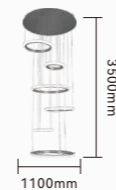

2026

Catalogue

www.noyaaydinlatma.com

98139/6

Item Size: Φ 1100*H3500mm
Power: LED 3000-5500K

98139/600+400
Item Size: $\Phi 600+400 \times 1500$ mm
Power: LED 3000-5500K

98139/800+500
Item Size: $\Phi 800 \times 1500$ mm
Power: LED 3000-5500K

6501-6+5+5+8+5+6
Item Size: $\Phi 900 \times 4500\text{mm}$
Power: LED

6501-60
Item Size: $\Phi 600 \times 1200\text{mm}$
Power: LED

6501-L
Item Size: L1200*1200mm
Power: LED

6501-60+40
Item Size: Φ 600*1500mm
Power: LED