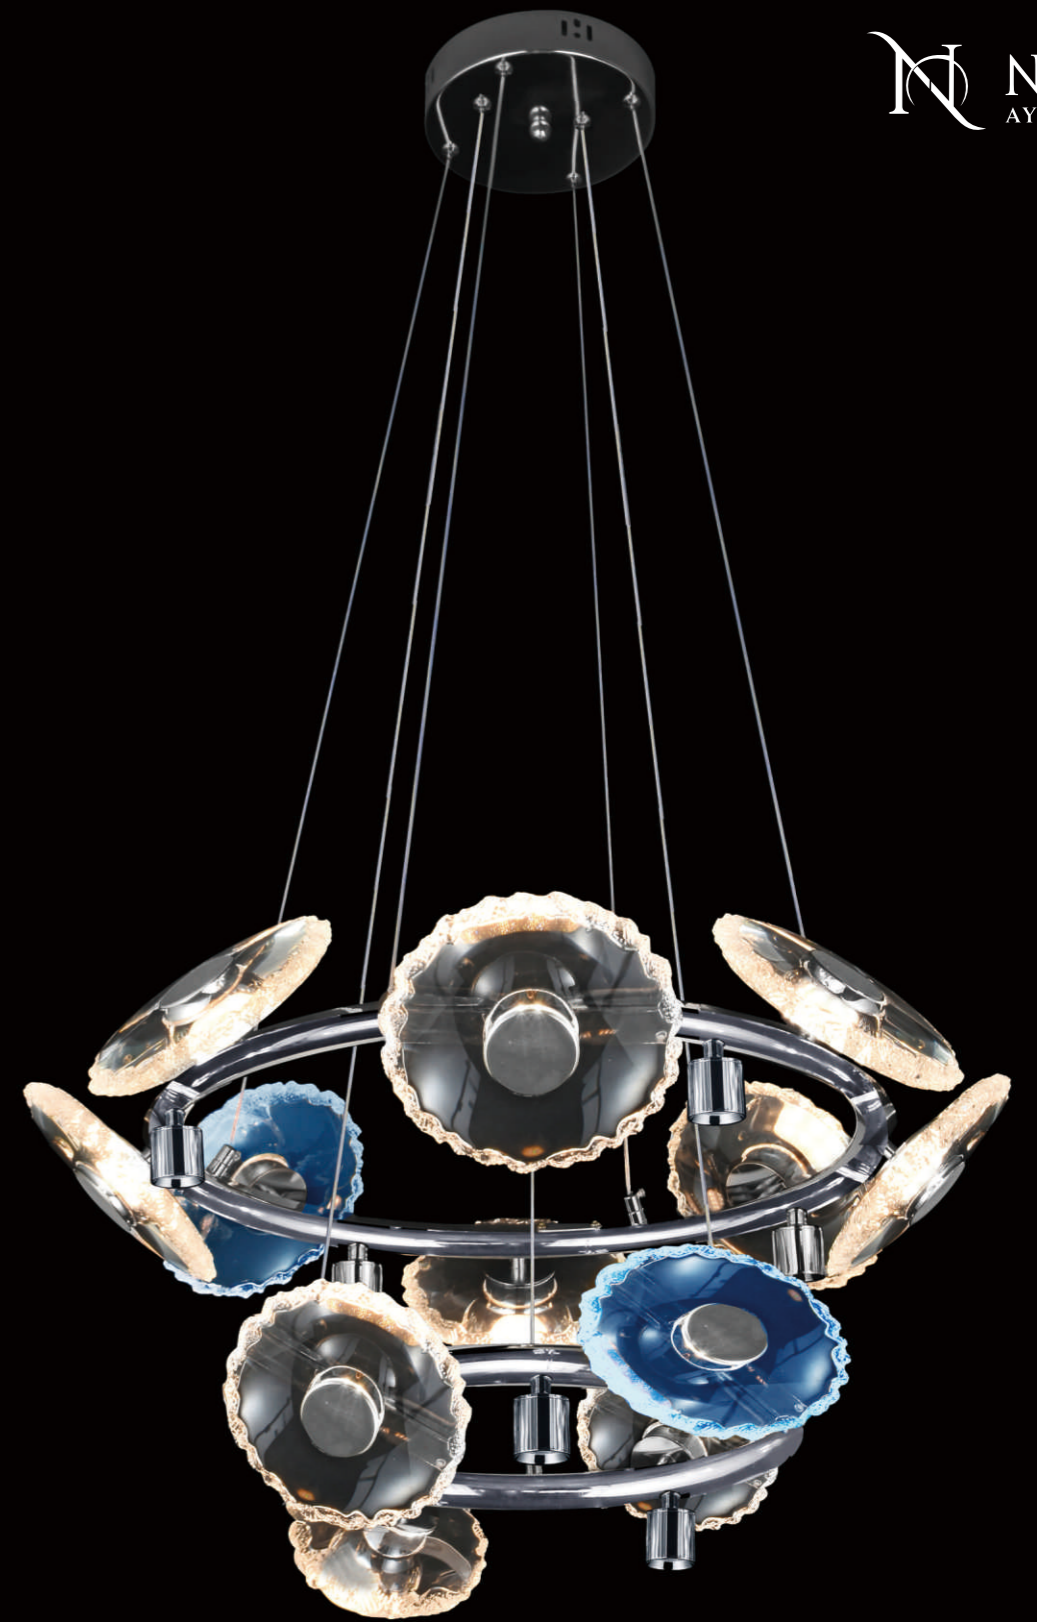

J6039/6+4

Item Size: $\Phi 600+400$ mm
Power: LED