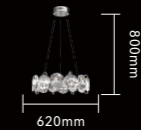

MD92116-620
Item Size: $\Phi 620 \times H 800$ mm
Power: LED 60W