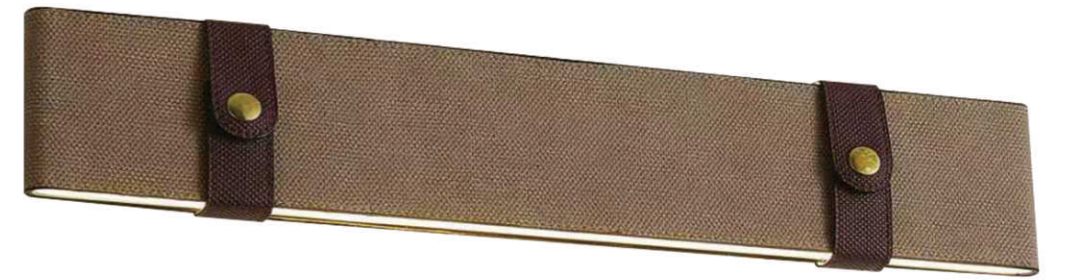

T25823-46W

Item Size: 550*170*H440mm
Power: LED 46W 3000K

T25823-46W

Item Size: 550*170*H440mm
Power: LED 46W 3000K

W25823-21W

Item Size: 350*110*H180mm
Power: LED 21W 3000K

W25823-21W

Item Size: 350*110*H180mm
Power: LED 21W 3000K