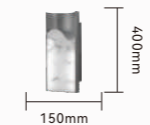

NHB-C076-98/2R-BB

Item Size: D980*H800mm

Power: LED 80W

NHB-C076-80-BB
Item Size: D800*H400mm
Power: LED 40W

NHB-C076-60-BB
Item Size: D600*H400mm
Power: LED 32W

NHB-W076-60-BB
Item Size: W150*S100*H600mm
Power: LED 6W