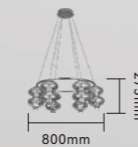

NSN62300-4LP
Item Size: $\Phi 180 \times H520$ mm
Power: LED 14W

NS62300-3LP
Item Size: $\Phi 180 \times H400$ mm
Power: LED 14W

NS62300-2LP
Item Size: $\Phi 180 \times H285$ mm
Power: LED 10W

NS62300-6PX2
Item Size: Φ 800*H275mm
Power: LED 60W