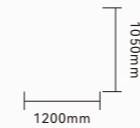

NHB-P166-Y-BB
Item Size: L1200*W525*H1050mm
Power: LED 22W