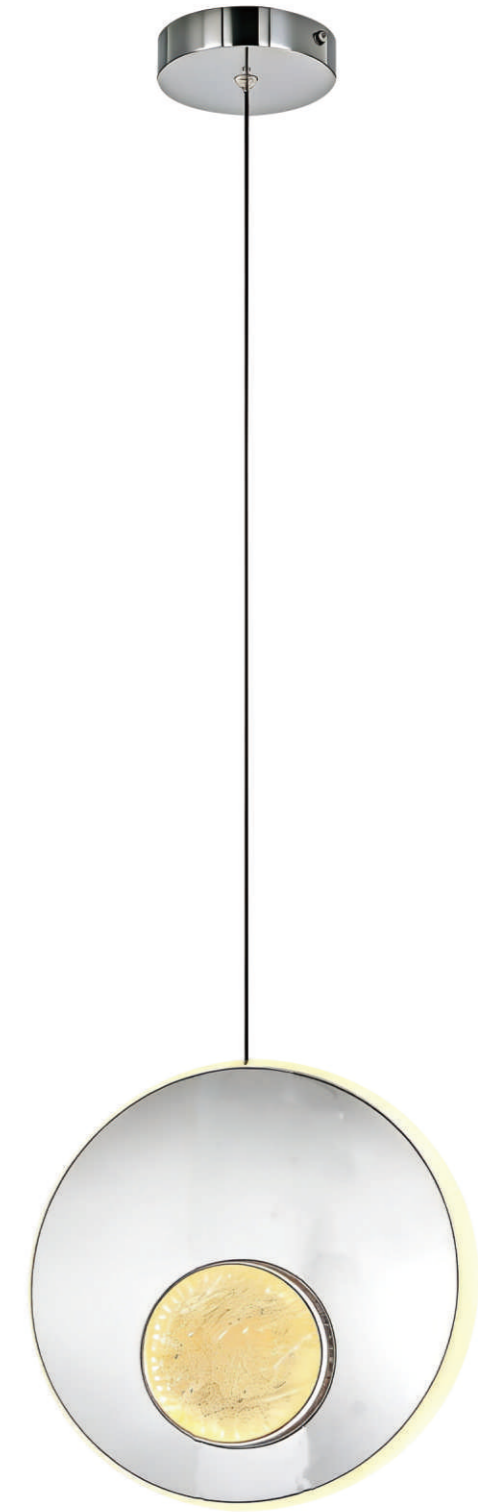

W21303-25W

Item Size: L487*W68*H80mm
Power: LED 25W 3000K

W21303-25W

Item Size: L487*W68*H80mm
Power: LED 25W 3000K

8248-5D

Item Size: Φ 800mm
Power: LED 220W

8247-1200L
Item Size: L1200mm
Power: LED 70W

W8251-B
Item Size: Φ 300mm
Power: LED 20W

8247/750
Item Size: Φ 750mm
Power: LED 80W

8247/550
Item Size: Φ 550mm
Power: LED 50W

5050-3/4/5/6M

Item Size: L3M/4M/5M/6M
Power: LED

2150mm

1300mm

MD92110-160

Item Size: Φ 1300*H2150mm
Power: LED 480W