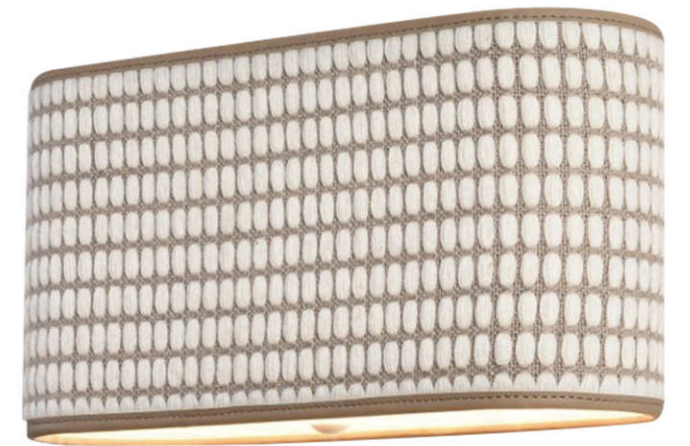

W25823-21W

Item Size: 350*110*H180mm
Power: LED 21W 3000K

W25823-21W

Item Size: 350*110*H180mm
Power: LED 21W 3000K