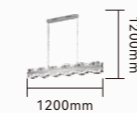

2026

Catalogue

www.noyaaydinlatma.com

98139/6

Item Size: Φ 1100*H3500mm
Power: LED 3000-5500K

98139/600+400
Item Size: $\Phi 600+400 \times 1500$ mm
Power: LED 3000-5500K

98139/800+500
Item Size: $\Phi 800 \times 1500$ mm
Power: LED 3000-5500K

Fashion'Home
LIFE

Light warm is also an art decoration
a dazzling landscape

98139/600
Item Size: $\Phi 600 \times 1200$ mm
Power: LED 3000-5500K

98139/500
Item Size: $\Phi 500 \times 1200$ mm
Power: LED 3000-5500K

6501-6+5+5+8+5+6
Item Size: $\Phi 900 \times 4500\text{mm}$
Power: LED

6501-60
Item Size: $\Phi 600 \times 1200\text{mm}$
Power: LED

6501-L
Item Size: L1200*1200mm
Power: LED

6501-60+40
Item Size: Φ 600*1500mm
Power: LED