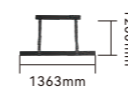

L7100

Item Size: W400*H1500mm
Power: LED 40W

LIGHT LUXURY SERIES

Its unique design, novel style, modern romantic style with the unique and noble elegant temperament.

P21303-36W

Item Size: L1363*W80*H1200mm
Power: LED 36W 3000K