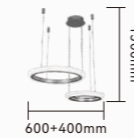

2026

Catalogue

www.noyaaydinlatma.com

98139/6

Item Size: Φ 1100*H3500mm
Power: LED 3000-5500K

98139/600+400
Item Size: $\Phi 600+400 \times 1500$ mm
Power: LED 3000-5500K

98139/800+500
Item Size: $\Phi 800 \times 1500$ mm
Power: LED 3000-5500K

6501-6+5+5+8+5+6
Item Size: $\Phi 900 \times 4500\text{mm}$
Power: LED

6501-60
Item Size: $\Phi 600 \times 1200\text{mm}$
Power: LED

6501-L
Item Size: L1200*1200mm
Power: LED

6501-60+40
Item Size: Φ 600*1500mm
Power: LED