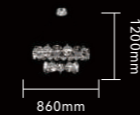

MD92116-860+530
Item Size: $\Phi 860 \times H 1200$ mm
Power: LED 120W