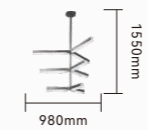

NHB-C166-L3-BB
Item Size: Φ 980*H1550mm
Power: LED 42W