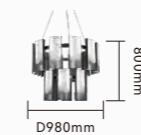

NHB-P170-R3-BB
Item Size: D400*H628mm
Power: LED

NHB-W060-BB
Item Size: W160*S100*H450mm
Power: LED 6W

NHB-W116-BB

Item Size: W127*S125*H580mm

Power: LED 8W

LIGHT LUXURY SERIES

Its unique design, novel style, modern romantic style with the unique and noble elegant temperament.