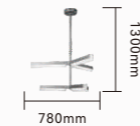

MB92116-3
Item Size: W260*E110*H240mm
Power: LED 10W

MD92116-860+530
Item Size: $\Phi 860 \times H 1200$ mm
Power: LED 120W

MD92116-620
Item Size: $\Phi 620 \times H 800$ mm
Power: LED 60W

NHB-C166-L3-BB
Item Size: Φ 980*H1550mm
Power: LED 42W