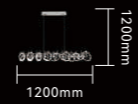

1200mm

850mm

MD92110-850+520

Item Size: Φ 850*H1200mm
Power: LED 160W

800mm

800mm

MD92110-630

Item Size: Φ 630*H800mm
Power: LED 70W