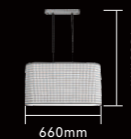

P25823-600-41W

Item Size: $\Phi 600 \times H1500$ mm
Power: LED 41W 3000K

P25823-600-41W

Item Size: $\Phi 600 \times H1500$ mm
Power: LED 41W 3000K

P25823-550*170-15W
Item Size: 550*170*H1800mm
Power: LED 15W 3000K