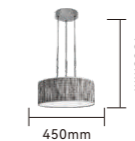

P25823-450-31W
Item Size: Φ 450*H1500mm
Power: LED 31W 3000K