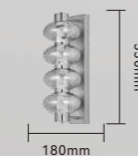

NSN62300-4LP
Item Size: $\Phi 180 \times H520$ mm
Power: LED 14W

NS62300-3LP
Item Size: $\Phi 180 \times H400$ mm
Power: LED 14W

NS62300-2LP
Item Size: $\Phi 180 \times H285$ mm
Power: LED 10W

NS62300-6PX2
Item Size: Φ 800*H275mm
Power: LED 60W