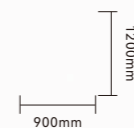

NHB-P050-4L-BB
Item Size: L600*W350*H1200mm
Power: LED 50W

NHB-P050-6L-BB
Item Size: L900*W350*H1200mm
Power: LED 50W