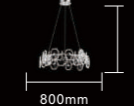

800mm

800mm

MD92110-630

Item Size: Φ 630*H800mm
Power: LED 70W