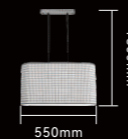

P25823-550*170-15W
Item Size: 550*170*H1800mm
Power: LED 15W 3000K