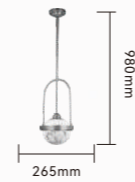

NHB-P110-BB

Item Size: D265*H980mm
Power: E27