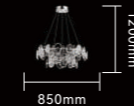

8247/750
Item Size: Φ 750mm
Power: LED 80W

8247/550
Item Size: Φ 550mm
Power: LED 50W

5050-3/4/5/6M

Item Size: L3M/4M/5M/6M
Power: LED

2150mm

1300mm

MD92110-160

Item Size: Φ 1300*H2150mm
Power: LED 480W