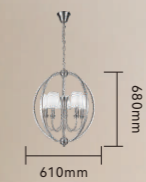

6350-8L
Item Size: L1050*W400mm
Power: LED

6350-1W
Item Size: 104*240mm
Power: LED

PENDANT LAMP

Its unique design, novel style, modern romantic style with the unique and noble elegant temperament

RT9272-A-GD

6281/5P

Item Size: $\Phi 720 \times H 510$ mm
Power: E27*3

6281/3P

Item Size: $\Phi 630 \times H 510$ mm
Power: E27*3

MODERN SIMPLICITY

Its unique design, novel style, modern romantic style with the unique and noble elegant temperament.

6281/5P
Item Size: $\Phi 870 \times H 540 \text{mm}$
Power: E27*5

6281/1W
Item Size: $W 120 \times E 220 \times H 290 \text{mm}$
Power: E27*1

6097/12+6P
Item Size: Φ 800*H750mm
Power: E14*18

6097/2W
Item Size: W260*E210*H230mm
Power: E14*2

6097/10+5P
Item Size: $\Phi 800 \times H750$ mm
Power: E14*15

6097/8P
Item Size: $\Phi 670 \times H740$ mm
Power: E14*8

6252/5P
Item Size: Φ 610*H680mm
Power: E14*5

1979/4
Item Size: 1160*240*1500mm
Power: LED 36W