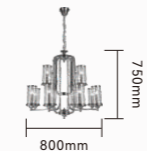

6350-8L
Item Size: L1050*W400mm
Power: LED

6350-1W
Item Size: 104*240mm
Power: LED

PENDANT LAMP

Its unique design, novel style, modern romantic style with the unique and noble elegant temperament

RT9272-A-GD

365mm

290mm

RT9291
Item Size: W290*H365mm
Power: LED

RT8022-A
Item Size: Φ 240*H400mm
Power: LED

RT8022-C
Item Size: Φ 340*H250mm
Power: LED

RT8022-B
Item Size: Φ 200*H270mm
Power: LED

PENDANT LAMP

Its unique design, novel style, modern romantic style with the unique and noble elegant temperament

6271/10P
Item Size: Φ 870*H540mm
Power: E14*10

6271/8P
Item Size: Φ 720*H510mm
Power: E14*8

6271/2W
Item Size: W120*E220*H290mm
Power: E14*2

EUROPEAN CLASSICAL

Night is blooming in the love, I am singing for you ,the tulip in the
dream Emanating the fragrance
We share the Beethoven' moonlight, tonight

6231/8+4P
Item Size: Φ 800*H750mm
Power: E14*12

6231/6+3P
Item Size: $\Phi 670 \times H 740$ mm
Power: E14*9

6231/6P
Item Size: $\Phi 630 \times H 510$ mm
Power: E14*6

6231/4P-L

Item Size: L1260*W210*H1000mm
Power: E14*8