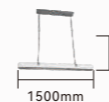

12046-1500
Item Size: D90*L1500mm
Power: LED 3000K