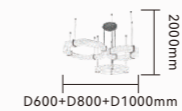

NHB-P155-3R-BB

Item Size: D600+D800+D1000*H2000mm
Power: LED