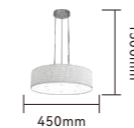

P25823-450-31W
Item Size: Φ 450*H1500mm
Power: LED 31W 3000K